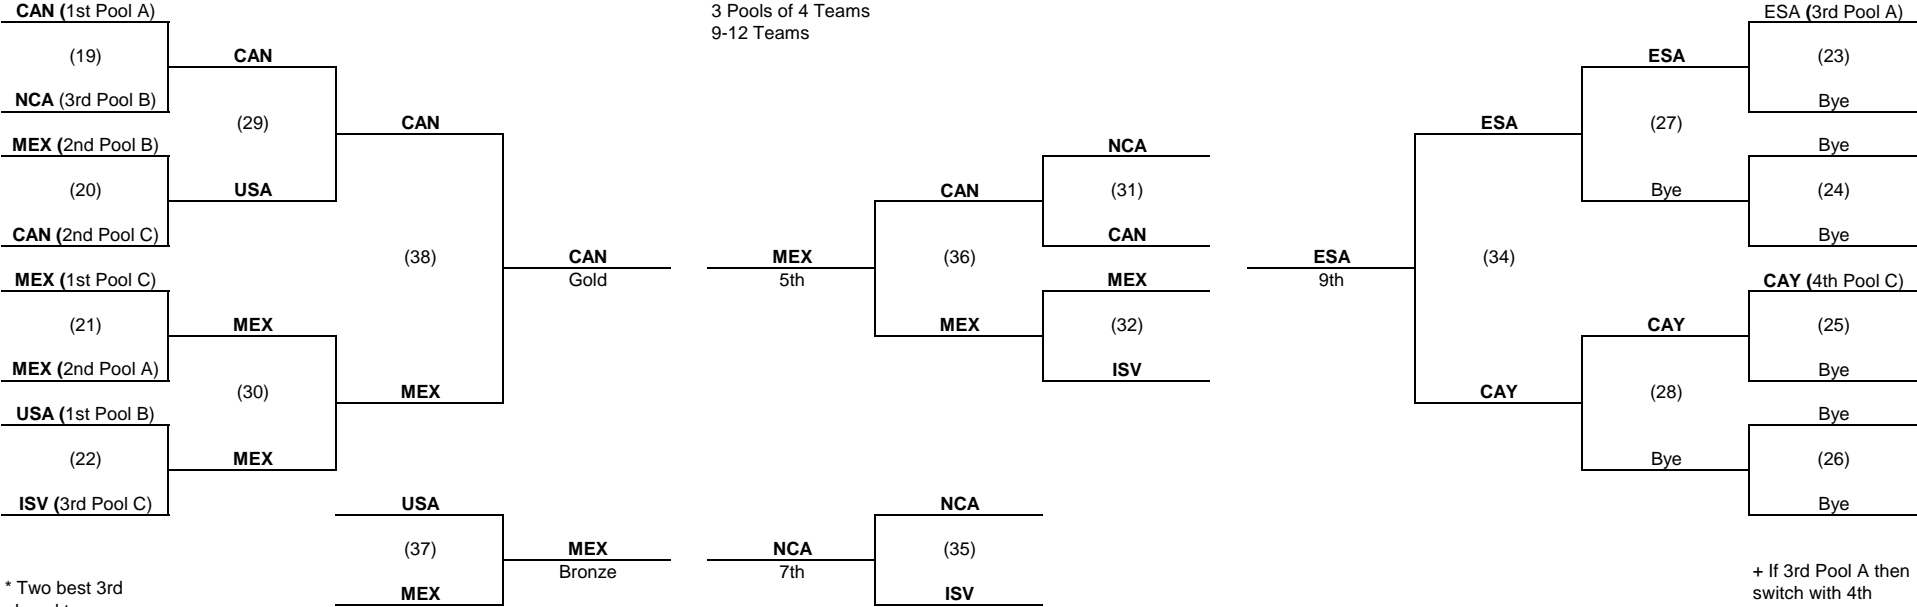

2019 NORCECA Playoffs - Women La Paz

* Two best 3rd placed teams advance to quarterfinals based on total pool rally point ratio. Teams from same pool can't play in quarterfinals.

+ If 3rd Pool A then switch with 4th Pool B so teams from same pool don't meet in Match

2019 NORCECA BEACH VOLLEYBALL CONTINENTAL TOUR

La Paz Baja California Sur / Women • 07 - 09-Jun-2019

B-3 Match results - Main draw

No.	Rnd.	Ct.	Date	Team A	Team B	Result	Dur.
1	PA	1	7 Jun	MAY/Dunn CAN	Rios/Santoyo MEX	2-0 (21-16, 21-13)	0:36
3	PB	1	7 Jun	Burnside/Cruz MEX	Newberry/Brennan USA	0-2 (14-21, 18-21)	0:29
5	PC	1	7 Jun	Valdez Lizarraga/Quintero MEX	Fletcher/Thorup CAN	2-0 (21-12, 21-12)	0:34
6	PC	2	7 Jun	Valenciana/Almeida-Anz ISV	Cristin/Smith-Johnson CAY	2-0 (21-17, 21-14)	0:31
7	PA	1	7 Jun	Vasquez/Vargas ESA	Rios/Santoyo MEX	0-2 (23-25, 13-21)	0:33
9	PB	2	7 Jun	Lopez/Lolette NCA	Newberry/Brennan USA	1-2 (24-26, 23-21, 15-17)	0:54
11	PC	2	7 Jun	Valenciana/Almeida-Anz ISV	Fletcher/Thorup CAN	0-2 (18-21, 12-21)	0:33
12	PC	1	7 Jun	Valdez Lizarraga/Quintero MEX	Cristin/Smith-Johnson CAY	2-0 (21-5, 21-12)	0:23
13	PA	2	8 Jun	Vasquez/Vargas ESA	MAY/Dunn CAN	0-2 (18-21, 15-21)	0:37
15	PB	1	8 Jun	Lopez/Lolette NCA	Burnside/Cruz MEX	0-2 (10-21, 18-21)	0:31
17	PC	1	8 Jun	Valenciana/Almeida-Anz ISV	Valdez Lizarraga/Quintero MEX	0-2 (10-21, 10-21)	0:27
18	PC	2	8 Jun	Fletcher/Thorup CAN	Cristin/Smith-Johnson CAY	2-0 (21-18, 21-10)	0:28
19	QF	1	8 Jun	MAY/Dunn CAN	Lopez/Lolette NCA	2-0 (21-16, 21-11)	0:31
20	QF	1	8 Jun	Burnside/Cruz MEX	Fletcher/Thorup CAN	2-1 (21-16, 18-21, 18-16)	0:56
22	QF	2	8 Jun	Newberry/Brennan USA	Valenciana/Almeida-Anz ISV	2-0 (21-12, 21-7)	0:25
21	QF	1	8 Jun	Valdez Lizarraga/Quintero MEX	Rios/Santoyo MEX	2-0 (21-17, 21-13)	0:33
31	LSF	1	9 Jun	Lopez/Lolette NCA	Fletcher/Thorup CAN	0-2 (16-21, 14-21)	0:26
32	LSF	2	9 Jun	Rios/Santoyo MEX	Valenciana/Almeida-Anz ISV	2-0 (21-14, 21-12)	0:25
29	SF	2	9 Jun	MAY/Dunn CAN	Newberry/Brennan USA	2-0 (21-11, 21-15)	0:33
30	SF	1	9 Jun	Valdez Lizarraga/Quintero MEX	Burnside/Cruz MEX	2-0 (21-13, 21-15)	0:31
36	F5	1	9 Jun	Fletcher/Thorup CAN	Rios/Santoyo MEX	0-2 (18-21, 15-21)	0:32
37	F3	1	9 Jun	Newberry/Brennan USA	Burnside/Cruz MEX	0-2 (18-21, 21-23)	0:35
34	F9	2	9 Jun	Vasquez/Vargas ESA	Cristin/Smith-Johnson CAY	2-0 (21-9, 21-9)	0:28
35	F7	2	9 Jun	Lopez/Lolette NCA	Valenciana/Almeida-Anz ISV	2-0 (21-16, 21-15)	0:29
38	F1	1	9 Jun	MAY/Dunn CAN	Valdez Lizarraga/Quintero MEX	2-1 (21-13, 9-21, 15-10)	0:44