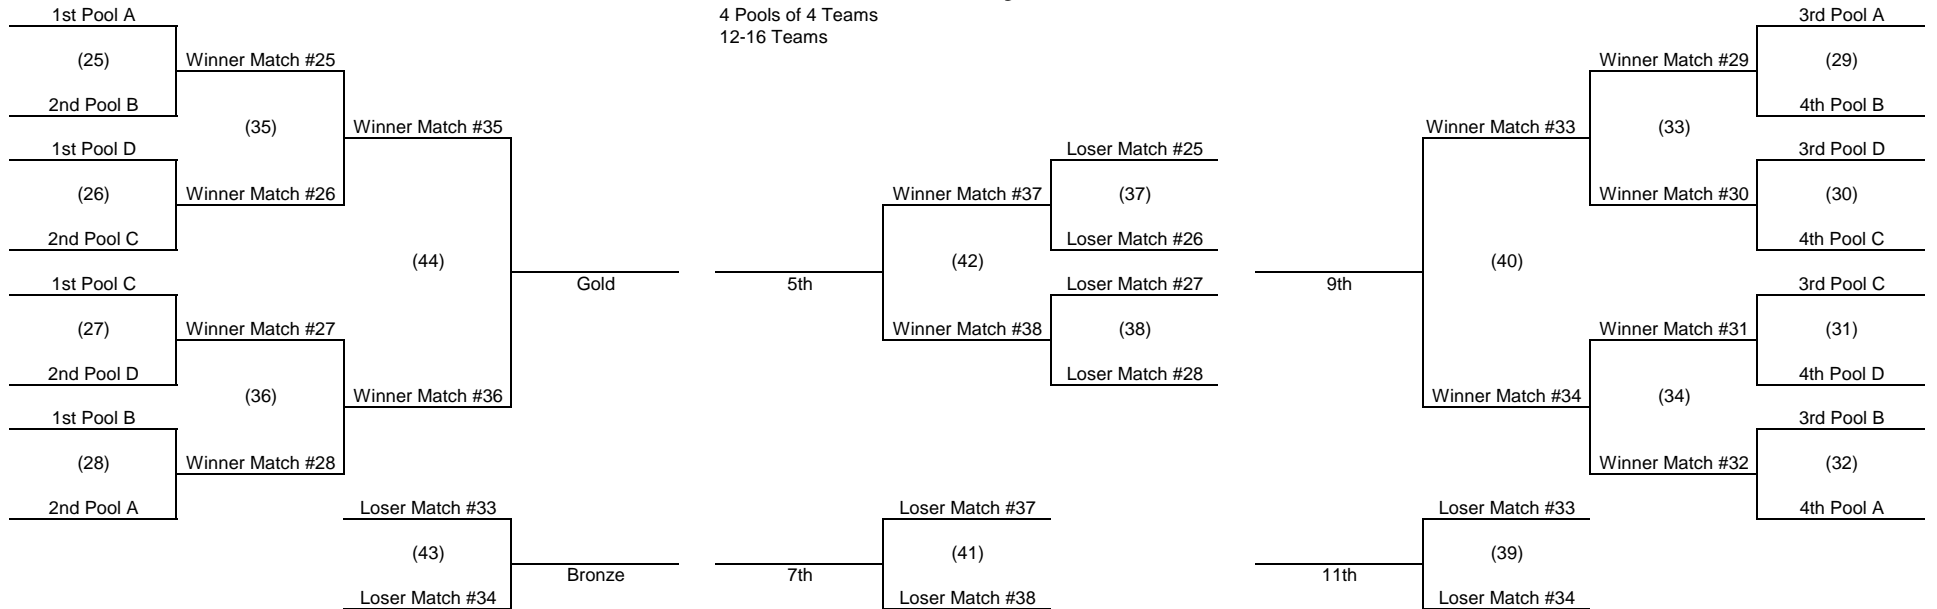

2019 NORCECA BEACH VOLLEYBALL CONTINENTAL TOUR

Cuba / Women • 10 - 12-May-2019

B-2 Match schedule - Main draw

Court 1

No.	Rnd.	Br.	Date	Team A	Team B	Time
17	PA	A	11-May	Maylen/Leila (CUB)	Alvarado/Bethancourt (GUA)	09:00
20	PB	B	11-May	Sanchez/Lidy (CUB)	Carole/CRISTELLE (MQE)	09:45
23	PD	D	11-May	Vasquez/Vargas (ESA)	MAY/Lenarduzzi (CAN)	15:00
25	QF	W	11-May	Draw	Draw	15:45
26	QF	W	11-May	Draw	Draw	16:30
27	QF	W	11-May	Draw	Draw	18:45
28	QF	W	11-May	Draw	Draw	19:30

Court 2

No.	Rnd.	Br.	Date	Team A	Team B	Time
18	PA	A	11-May	Navas/Gonzalez (PUR)	Charles/Buckner (ISV)	09:00
19	PB	B	11-May	Ledoux/Urango (USA)	Rheeza/Davidson (TTO)	09:45
21	PC	C	11-May	Dunn-Suen/Cruickshank (CAN)	Fonoimoana/Martin (USA)	10:30
22	PC	C	11-May	ELIA/Lolette (NCA)	Quesada/Ramirez (CRC)	11:15
24	PD	D	11-May	Gandolfi/Powery (CAY)	Smith/Wright (JAM)	15:00
29	QFL	L	11-May	Draw	Draw	15:45
30	QFL	L	11-May	Draw	Draw	16:30
31	QFL	L	11-May	Draw	Draw	17:15
32	QFL	L	11-May	Draw	Draw	18:00

2019 NORCECA Playoffs - Per Gender

Pool Play = Friday (Two rounds)
Pool Play = Saturday (One round)
Playoffs = Saturday = Match #25 to Match #32
Playoffs = Sunday = Match #33 to Match #44

Loser Match #29, #30, #31 and #32 = 13th, 14th, 15th and 16th (13th place points)